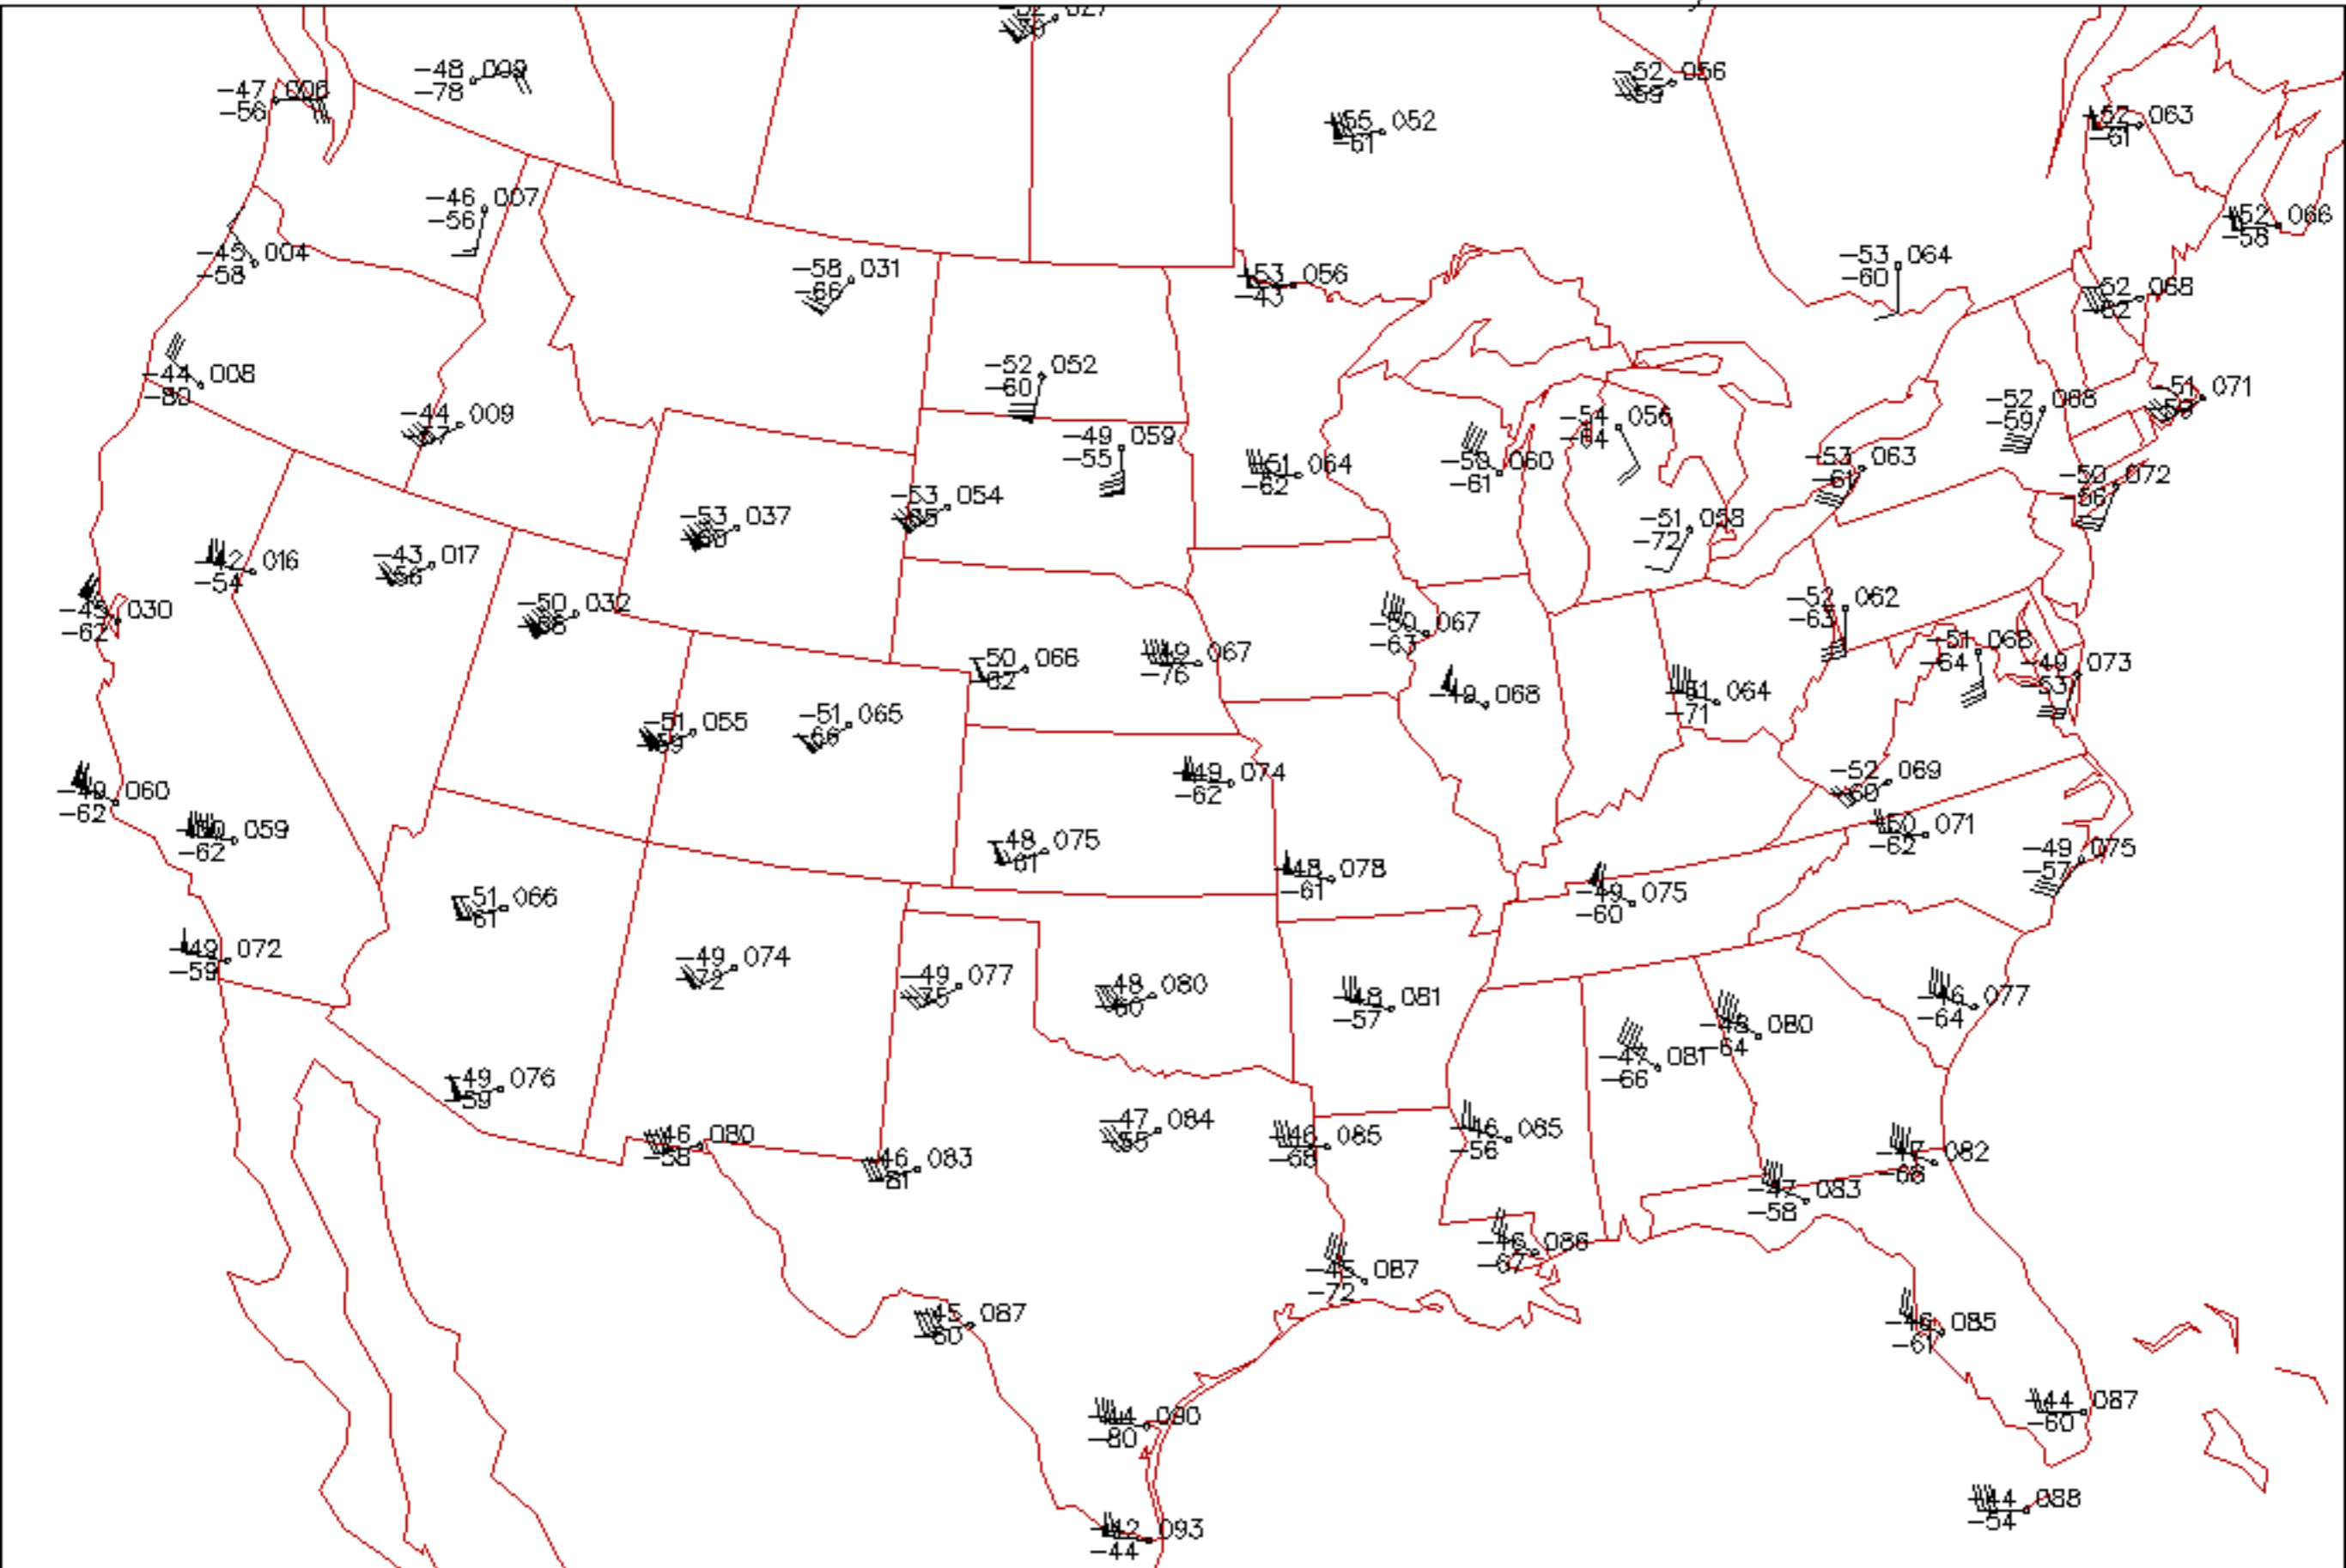

250 mb All data

Analysis for 1200Z

850 mb All data

Analysis for 1200Z

925 mb All data

Analysis for 1200Z

Surface All data

Analysis for 13Z

Surface All data

Analysis for 15Z

Surface All data

Analysis for 18Z

Surface All data

Analysis for 21Z