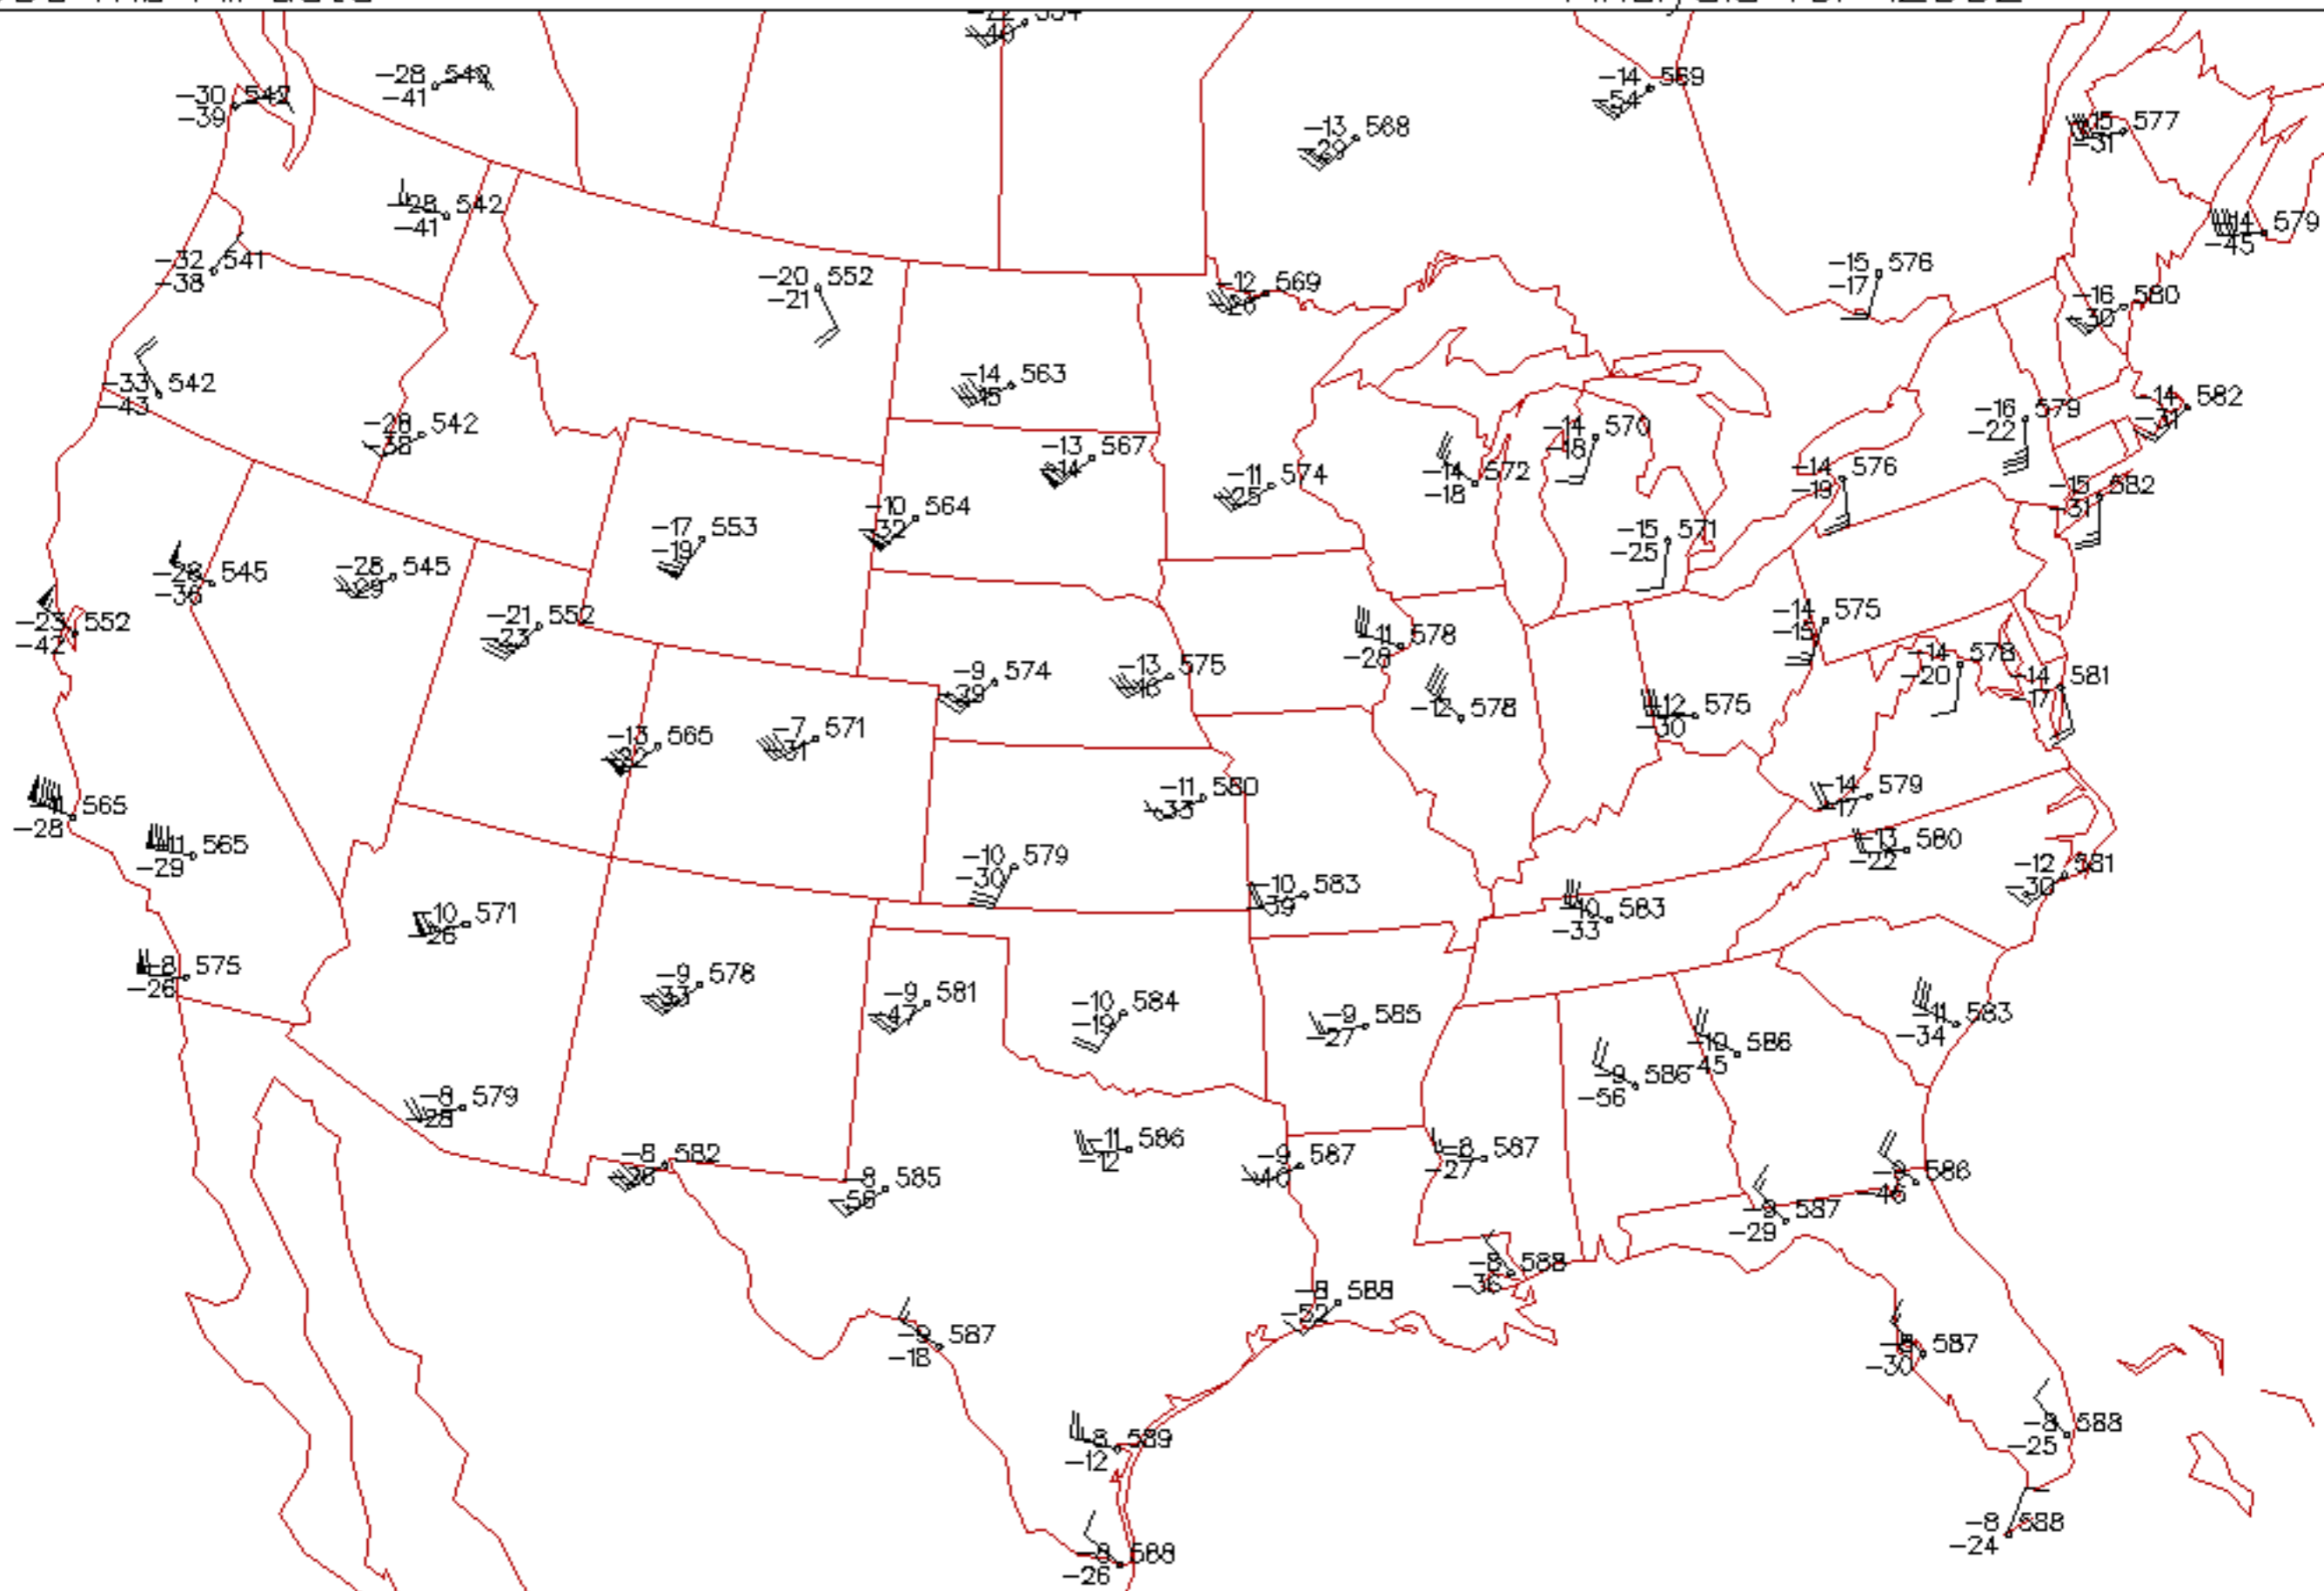

250 mb All data

Analysis for 1200Z

500 mb All data

Analysis for 1200Z

850 mb All data

Analysis for 1200Z

925 mb All data

Analysis for 1200Z

Surface All data

Analysis for 13Z

Surface All data

Analysis for 15Z

Surface All data

Analysis for 21Z