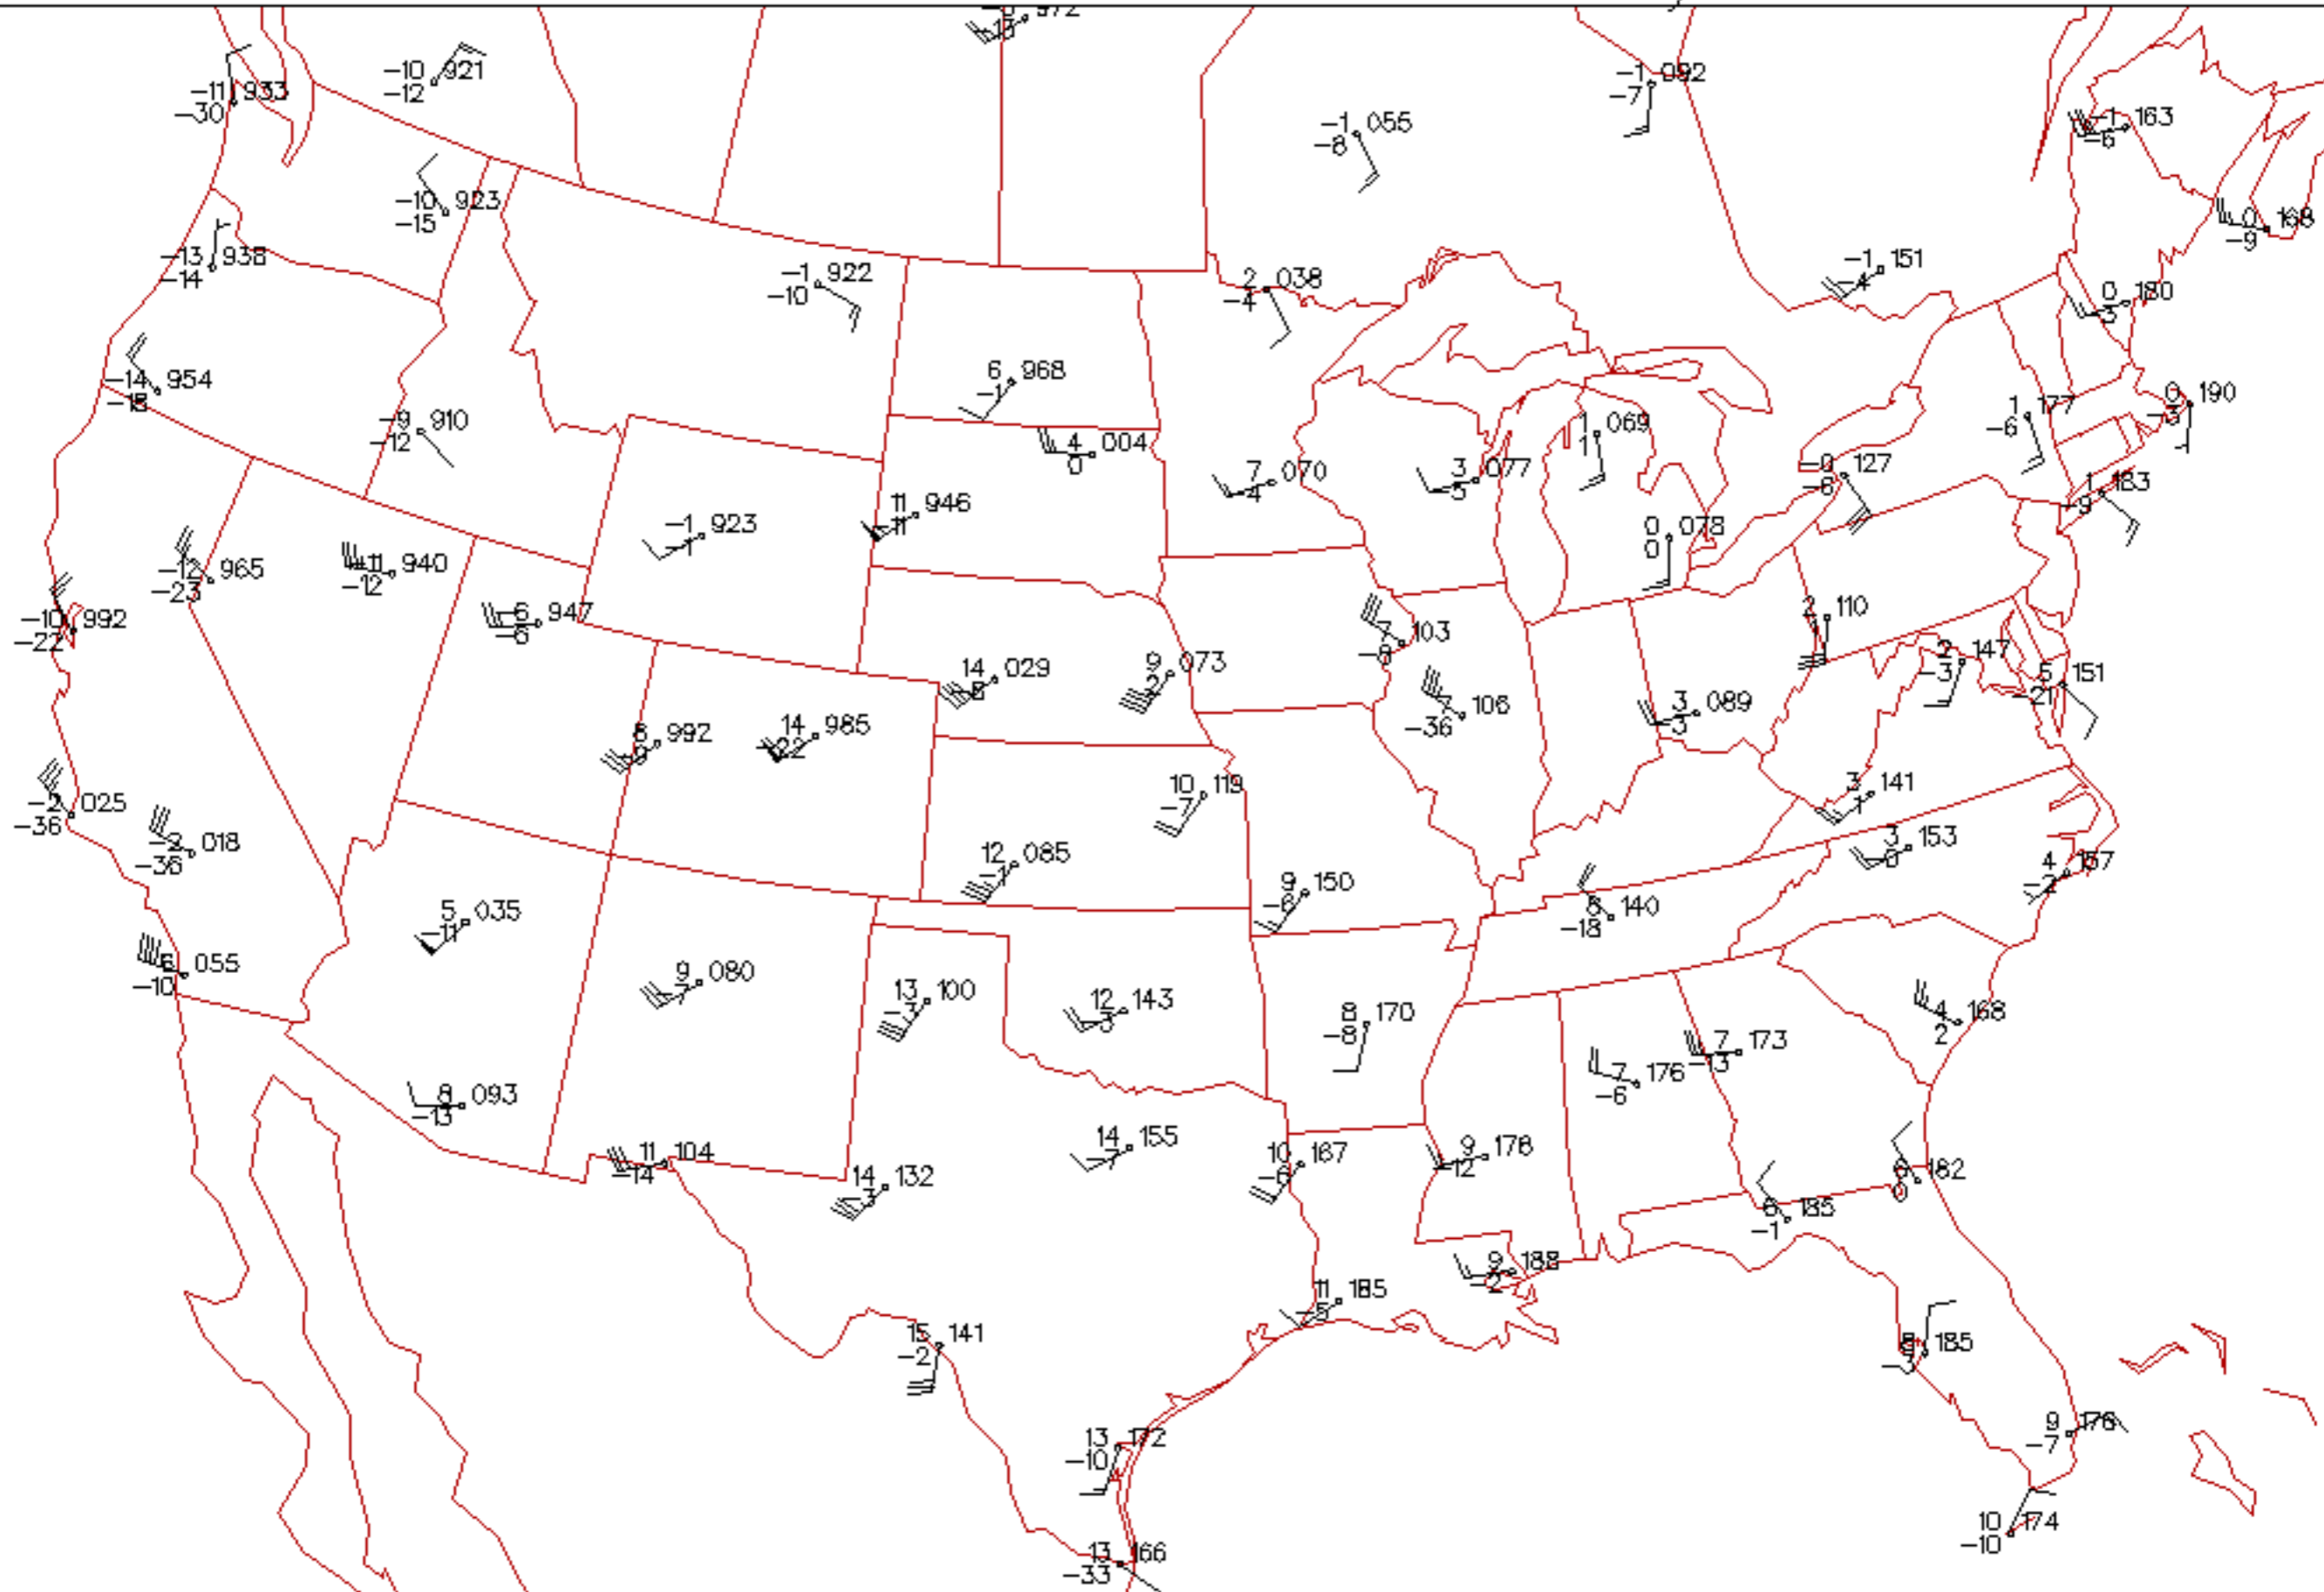

250 mb All data

Analysis for 1200Z

500 mb All data

Analysis for 1200Z

850 mb All data

Analysis for 1200Z

925 mb All data

Analysis for 1200Z

Surface All data

Analysis for 13Z

Surface All data

Analysis for 15Z

Surface All data

Analysis for 21Z