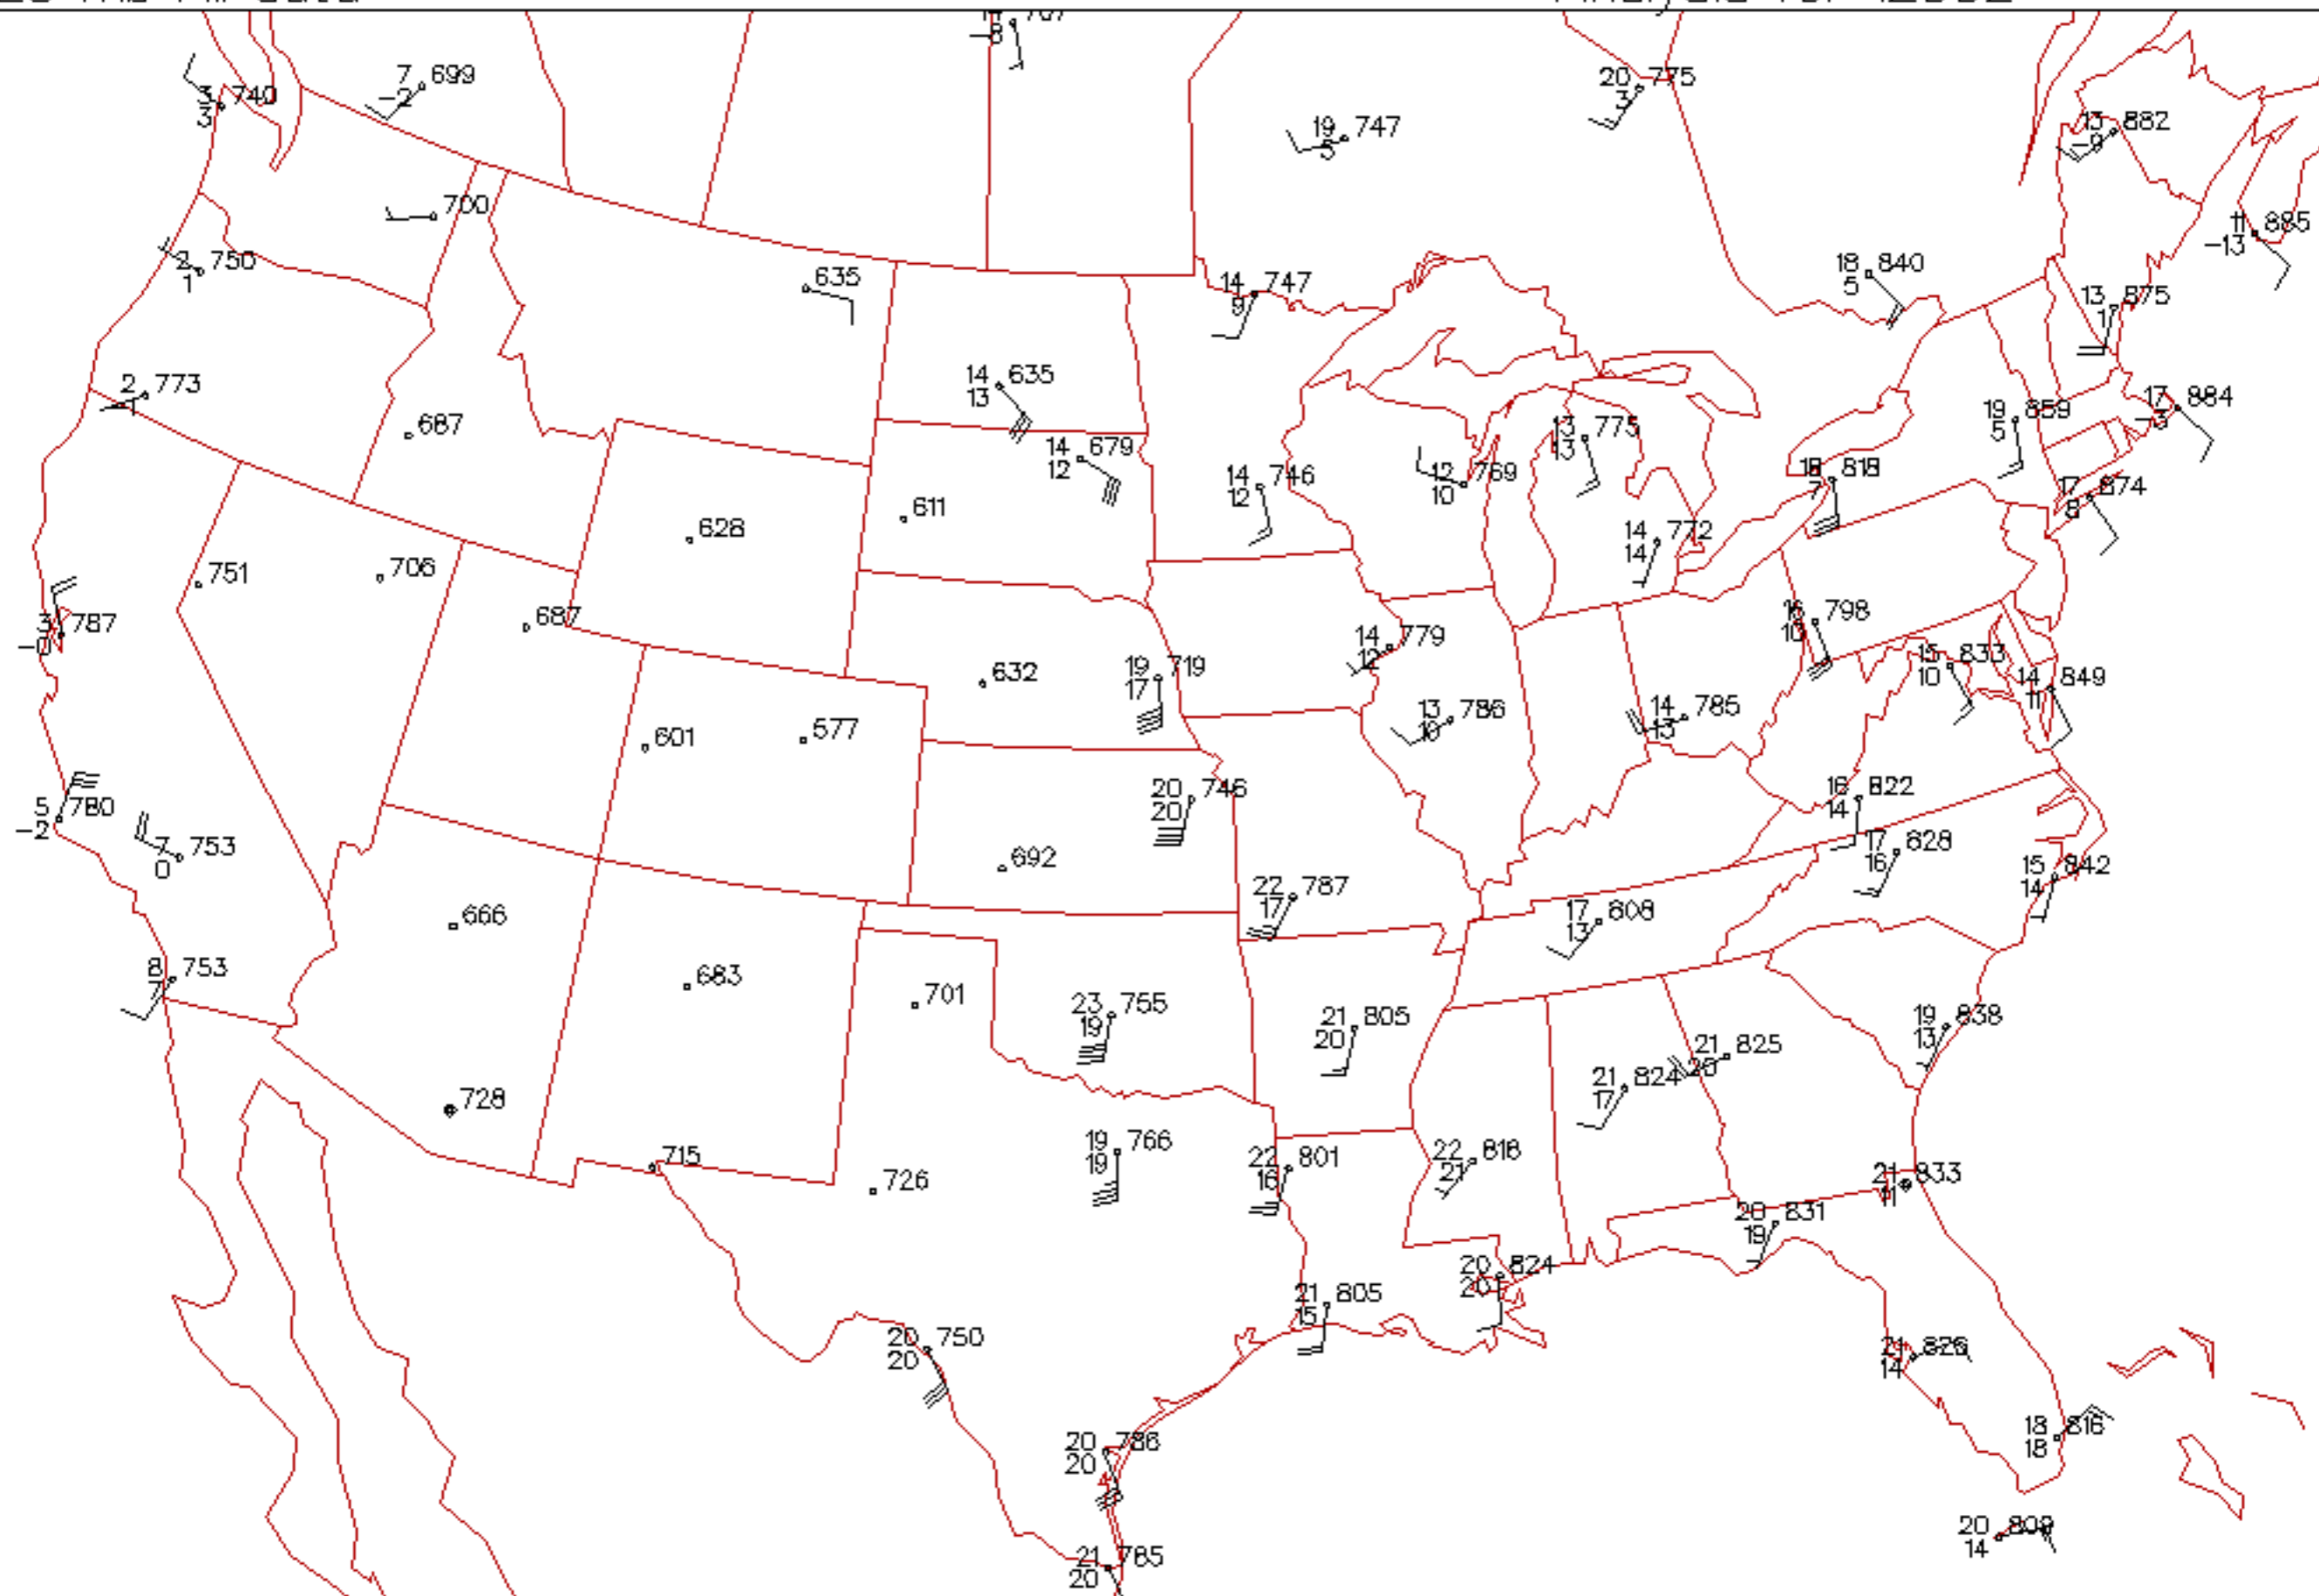

250 mb All data

Analysis for 1200Z

500 mb All data

Analysis for 1200Z

850 mb All data

Analysis for 1200Z

925 mb All data

Analysis for 1200Z

Surface All data

Analysis for 13Z

Surface All data

Analysis for 15Z

Surface All data

Analysis for 21Z