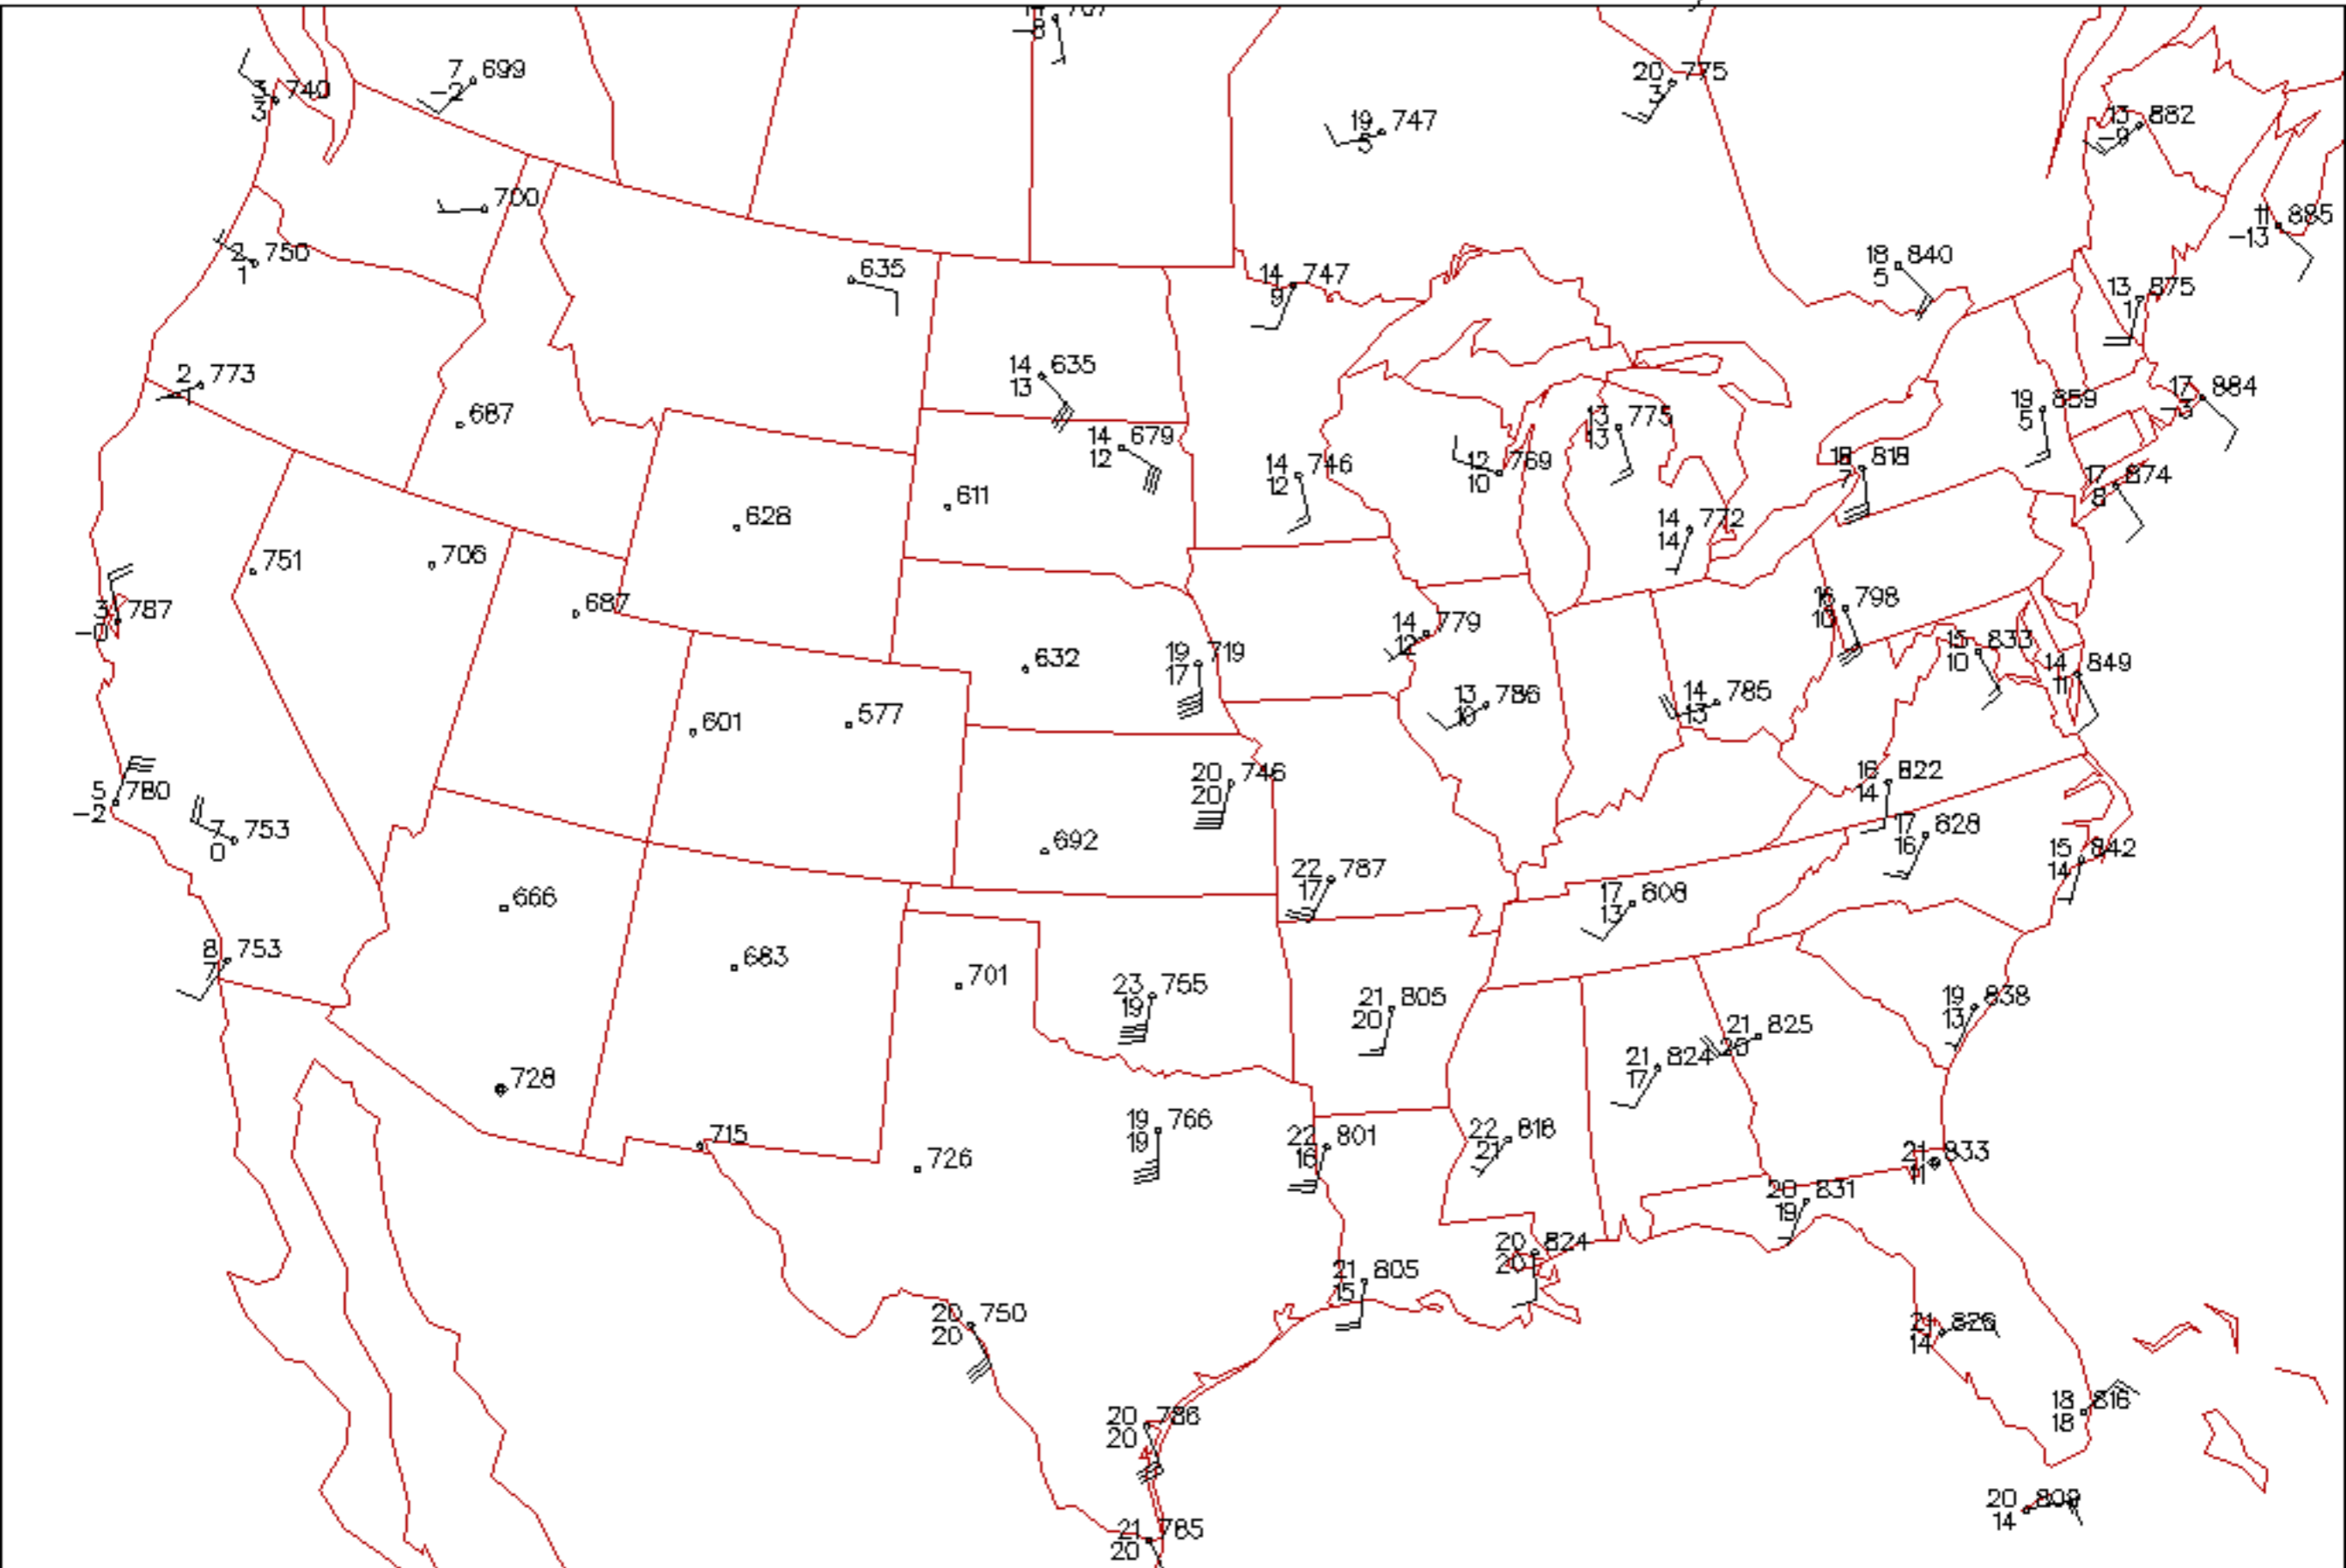

250 mb All data

Analysis for 1200Z

850 mb All data

Analysis for 1200Z

925 mb All data

Analysis for 1200Z

Surface All data

Analysis for 13Z

Surface All data

Analysis for 15Z

Surface All data

Analysis for 18Z

Surface All data

Analysis for 21Z