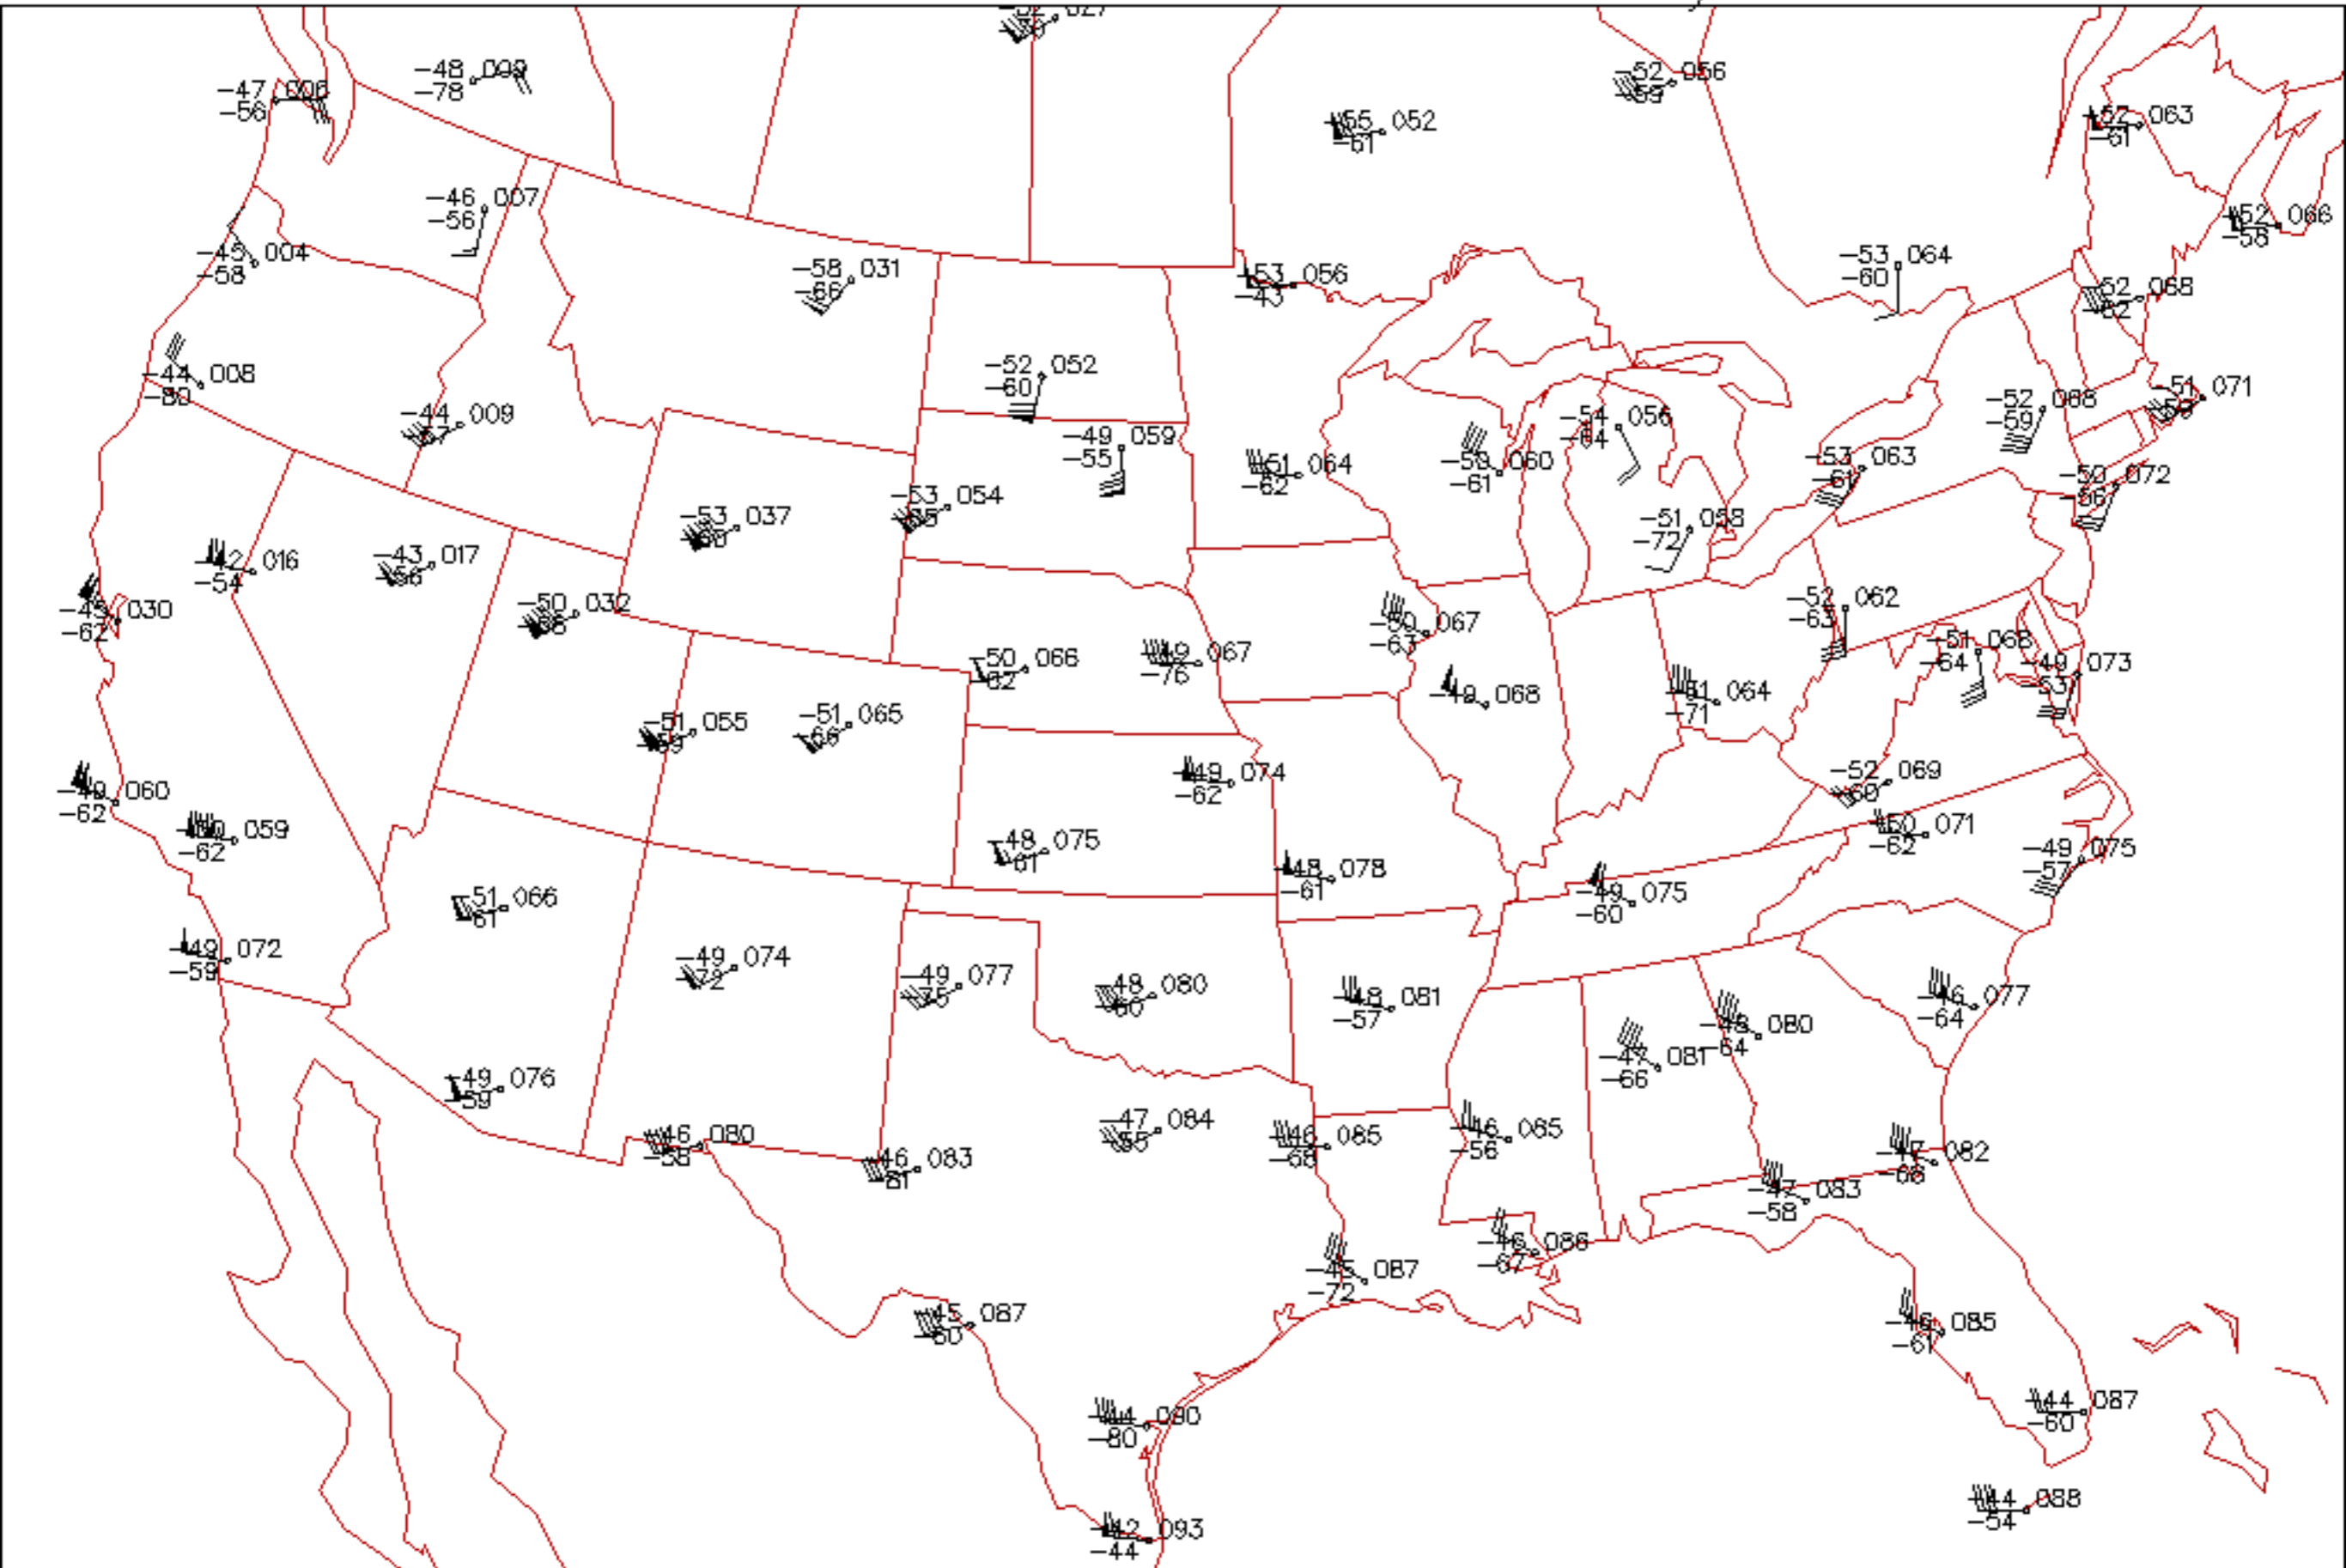

250 mb All data

Analysis for 1200Z

500 mb All data

Analysis for 1200Z

850 mb All data

Analysis for 1200Z

925 mb All data

Analysis for 1200Z

Surface All data

Analysis for 13Z

Surface All data

Analysis for 15Z

Surface All data

Analysis for 21Z